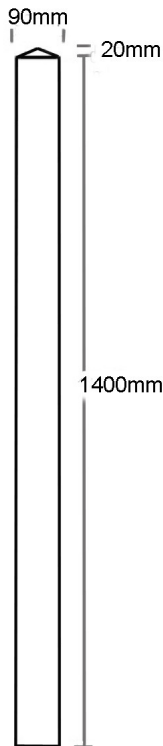

90mm REPLAS BOLLARD

RECYCLED PLASTIC

The Replas 90mm square bollard is a solid piece of recycled plastic with a pyramid-shaped top. It is the ideal solution wherever a barrier is required to define boundaries, either to deter vehicles or create a visual signal.

90mm Replas bollards are available in a range of colours and may be routed to enhance their appearance. They are easy to install stand alone or linked via chain or pipe. Replas recycled plastic bollards will not split, rot or crack, and never need painting.

WEIGHT

10.2 kg

COLOUR

- Black
- Grey
- Green
- Blue
- Brown

LENGTH OVERALL

1400mm

DIMENSIONS

90 x 90mm square